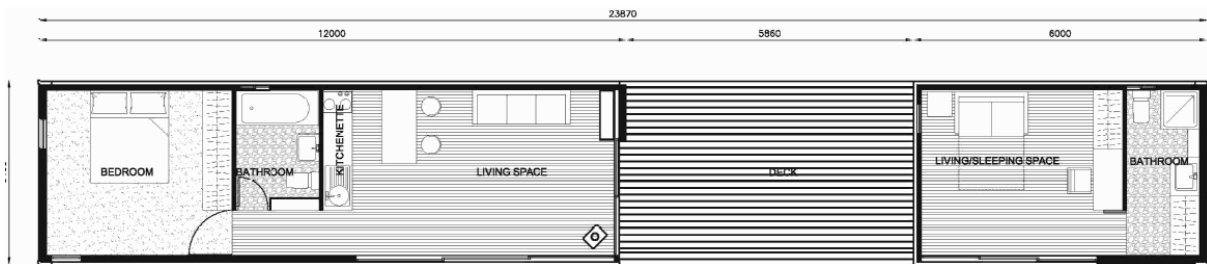

### Zenkaya One Bedroom Layout

FLOOR AREA: 47.5 sqm

### longitudinal elevation

Zenkaya Two Bedroom Layout

FLOOR AREA: 67.5 sqm

Zenkaya Two Bedroom Layout

FLOOR AREA: 67.5 sqm

longitudinal elevation

Zenkaya One Bedroom + studio Layout

FLOOR AREA: 89.3 sqm