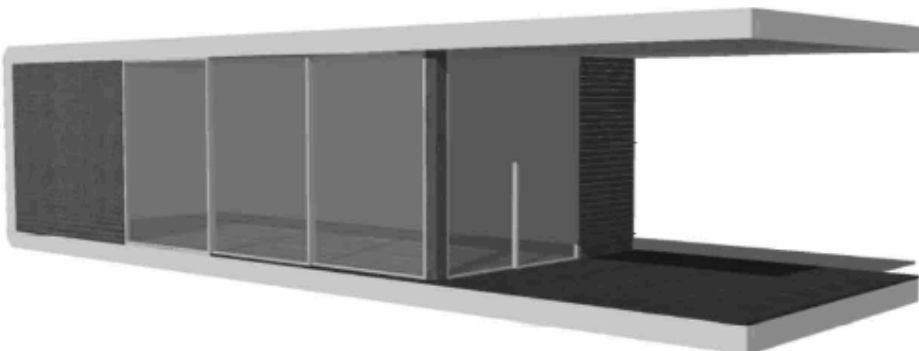

Zenkaya Studio Layout

FLOOR AREA: 22.5 sqm

longitudinal elevation

Zenkaya Loft Layout

FLOOR AREA: 45 sqm

longitudinal elevation

15540

### Zenkaya One Bedroom Layout

FLOOR AREA: 47.5 sqm

### longitudinal elevation

Zenkaya Two Bedroom Layout

FLOOR AREA: 67.5 sqm

Zenkaya Two Bedroom Layout

FLOOR AREA: 67.5 sqm

longitudinal elevation

Zenkaya One Bedroom + studio Layout

FLOOR AREA: 89.3 sqm