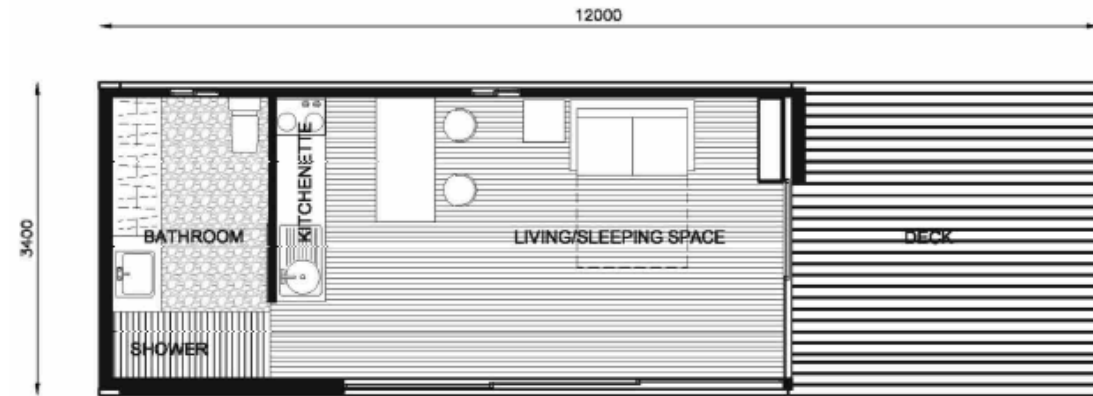

Zenkaya Studio Layout

FLOOR AREA: 22.5 sqm

longitudinal elevation

Zenkaya Loft Layout

FLOOR AREA: 45 sqm

longitudinal elevation

15540

### Zenkaya One Bedroom Layout

FLOOR AREA: 47.5 sqm

### longitudinal elevation

Zenkaya Two Bedroom Layout

FLOOR AREA: 67.5 sqm

Zenkaya Two Bedroom Layout

FLOOR AREA: 67.5 sqm

longitudinal elevation

Zenkaya One Bedroom + studio Layout

FLOOR AREA: 89.3 sqm