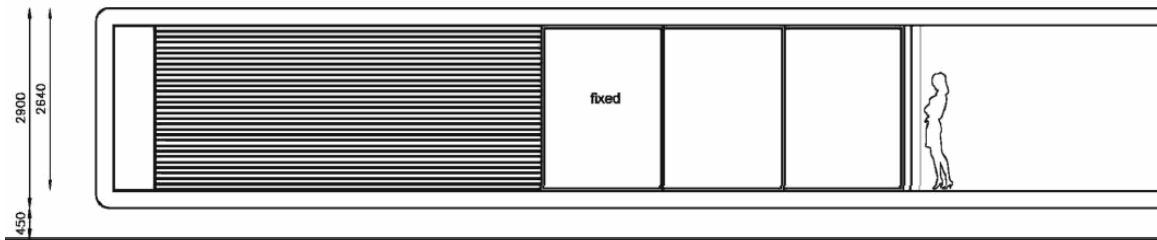

Zenkaya Studio Layout

FLOOR AREA: 22.5 sqm

longitudinal elevation

Zenkaya Loft Layout

FLOOR AREA: 45 sqm

longitudinal elevation

15540

### Zenkaya One Bedroom Layout

FLOOR AREA: 47.5 sqm

### longitudinal elevation

Zenkaya Two Bedroom Layout

FLOOR AREA: 67.5 sqm

Zenkaya Two Bedroom Layout

FLOOR AREA: 67.5 sqm

longitudinal elevation

Zenkaya One Bedroom + studio Layout

FLOOR AREA: 89.3 sqm