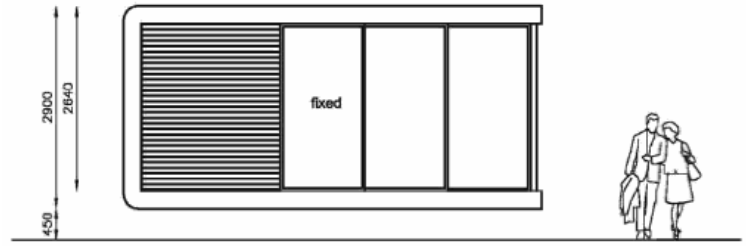

Zenkaya Studio Layout

FLOOR AREA: 22.5 sqm

longitudinal elevation

Zenkaya Loft Layout

FLOOR AREA: 45 sqm

longitudinal elevation

15540

### Zenkaya One Bedroom Layout

FLOOR AREA: 47.5 sqm