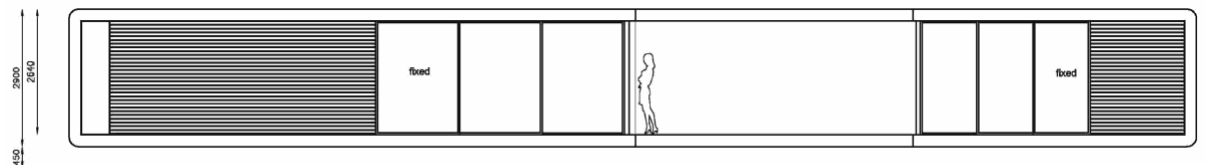

### longitudinal elevation

Zenkaya Two Bedroom Layout

FLOOR AREA: 67.5 sqm

Zenkaya Two Bedroom Layout

FLOOR AREA: 67.5 sqm

longitudinal elevation

Zenkaya One Bedroom + studio Layout

FLOOR AREA: 89.3 sqm