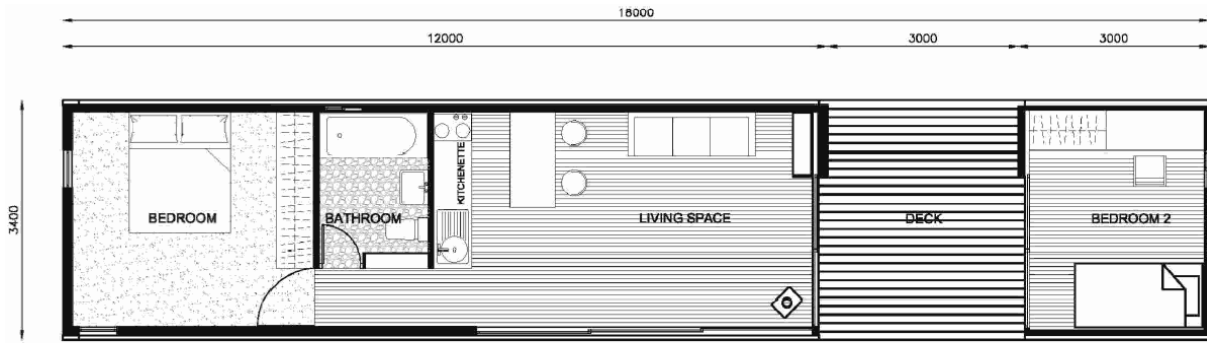

Zenkaya Studio Layout

FLOOR AREA: 22.5 sqm

longitudinal elevation

Zenkaya Loft Layout

FLOOR AREA: 45 sqm

longitudinal elevation

15540

### Zenkaya One Bedroom Layout

FLOOR AREA: 47.5 sqm

### longitudinal elevation

Zenkaya Two Bedroom Layout

FLOOR AREA: 67.5 sqm

Zenkaya Two Bedroom Layout

FLOOR AREA: 67.5 sqm

longitudinal elevation

Zenkaya One Bedroom + studio Layout

FLOOR AREA: 89.3 sqm