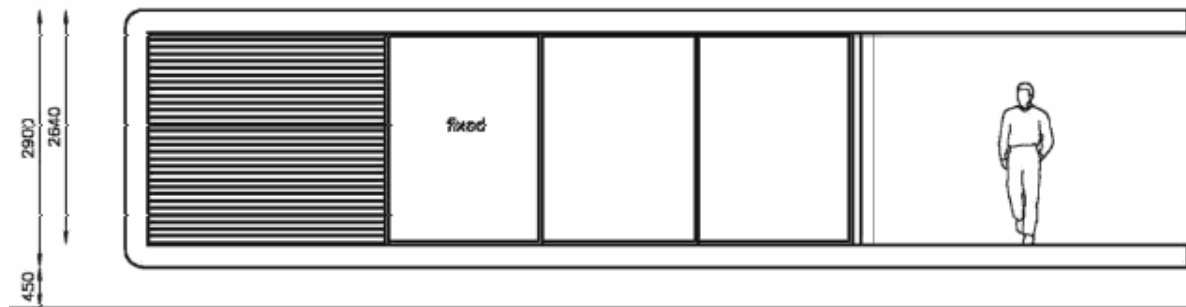

Zenkaya Studio Layout

FLOOR AREA: 22.5 sqm

longitudinal elevation

Zenkaya Loft Layout

FLOOR AREA: 45 sqm

longitudinal elevation

15540

### Zenkaya One Bedroom Layout

FLOOR AREA: 47.5 sqm